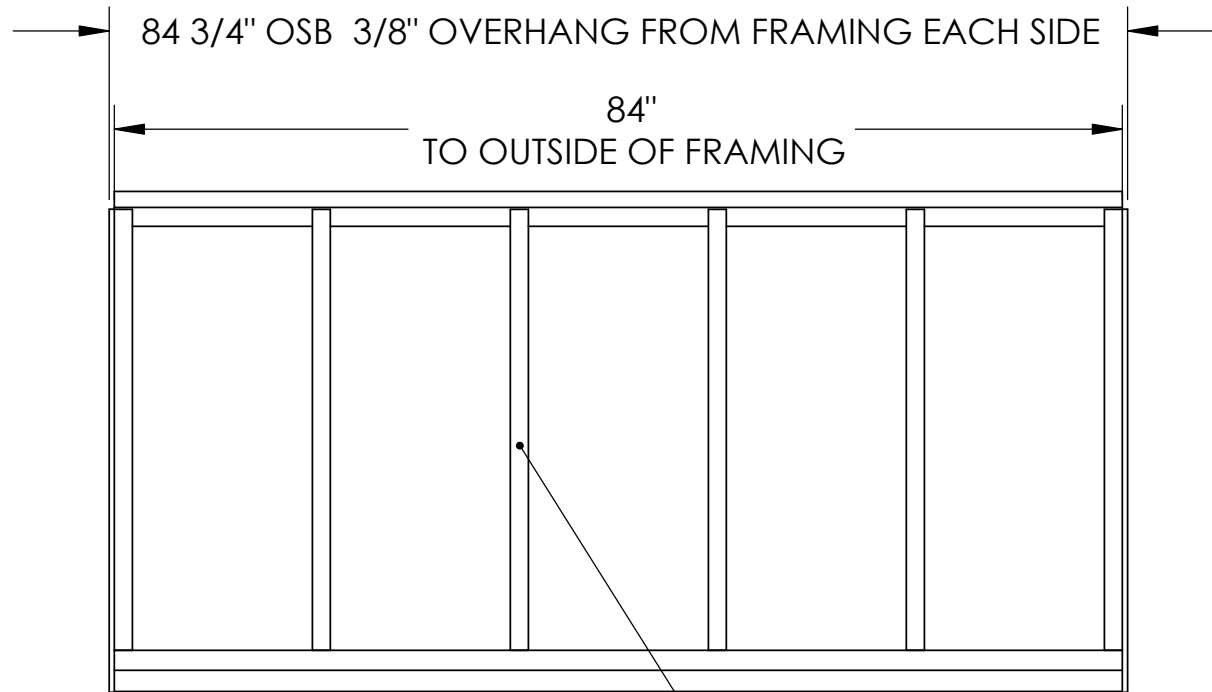

HOME SHOW DISPLAY - FLOOR PANEL

HOME SHOW DISPLAY - BACK WALL

HOME SHOW DISPLAY - LEFT & RIGHT WALLS

5

4

3

2

1

HOME SHOW DISPLAY - ROOF PANEL

HOME SHOW DISPLAY - ASSEMBLY

ASSEMBLED VIEW

EXPLODED VIEW

HOME SHOW DISPLAY - BILL OF MATERIAL

	1	3/4" 4 X 8 SHEET OF PLYWOOD
	5	2 X 6'S 8'
	2	7/16 4 X 8 SHEETS OSB
	8	2 X 4'S 8'
BACK PANEL	2	7'16 4 X 8 SHEET OSB
	8	2 X 4'S 8'
ROOF PANEL	1	7'16 4 X 8 SHEET OSB
	4	2 X 4'S 8'
	1	2 X 6'S 8'