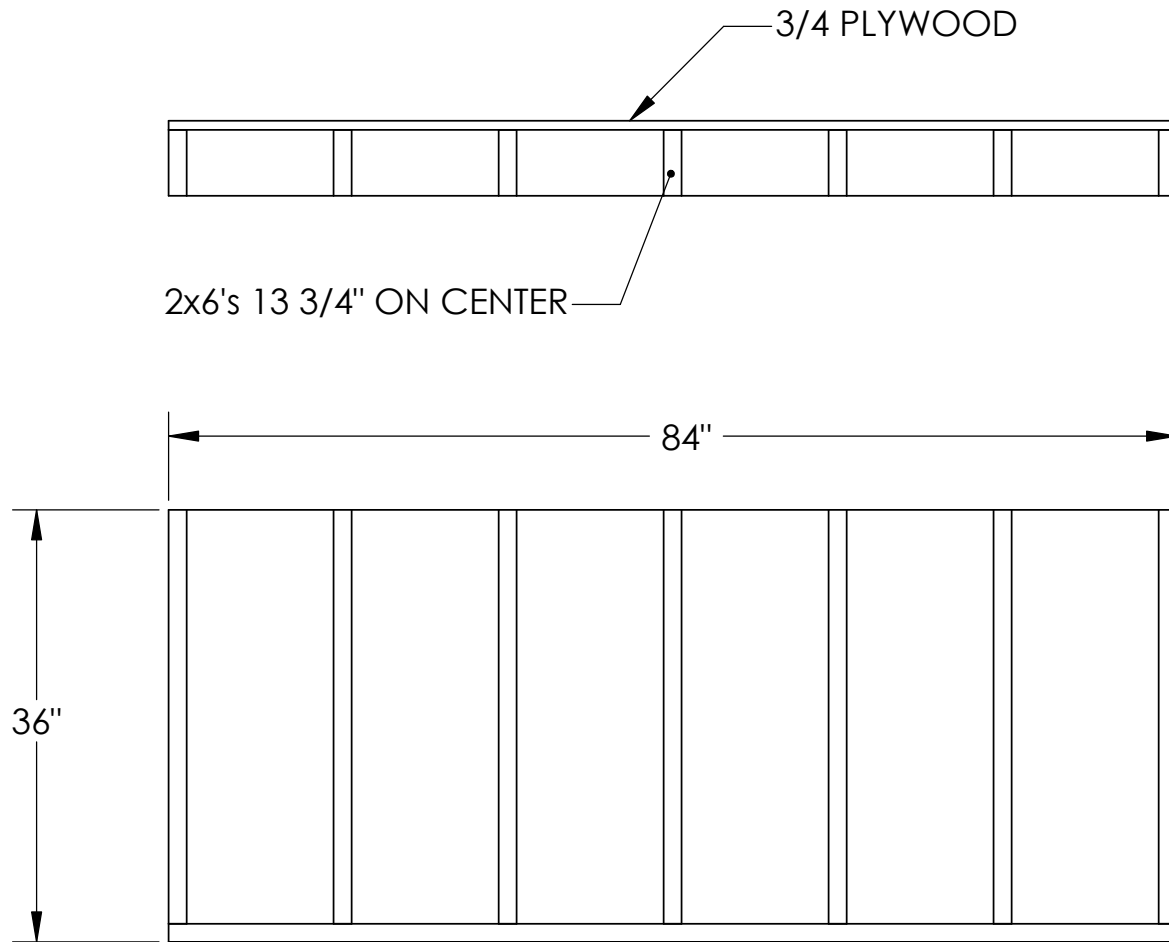

HOME SHOW DISPLAY - FLOOR PANEL

HOME SHOW DISPLAY - BACK WALL

HOME SHOW DISPLAY - LEFT & RIGHT WALLS

5

4

3

2

1

HOME SHOW DISPLAY - ROOF PANEL

HOME SHOW DISPLAY - ASSEMBLY

ASSEMBLED VIEW

EXPLODED VIEW

HOME SHOW DISPLAY - BILL OF MATERIAL

	1	3/4" 4 X 8 SHEET OF PLYWOOD
	5	2 X 6'S 8'
	2	7/16 4 X 8 SHEETS OSB
	8	2 X 4'S 8'
BACK PANEL	2	7'16 4 X 8 SHEET OSB
	8	2 X 4'S 8'
ROOF PANEL	1	7'16 4 X 8 SHEET OSB
	4	2 X 4'S 8'
	1	2 X 6'S 8'