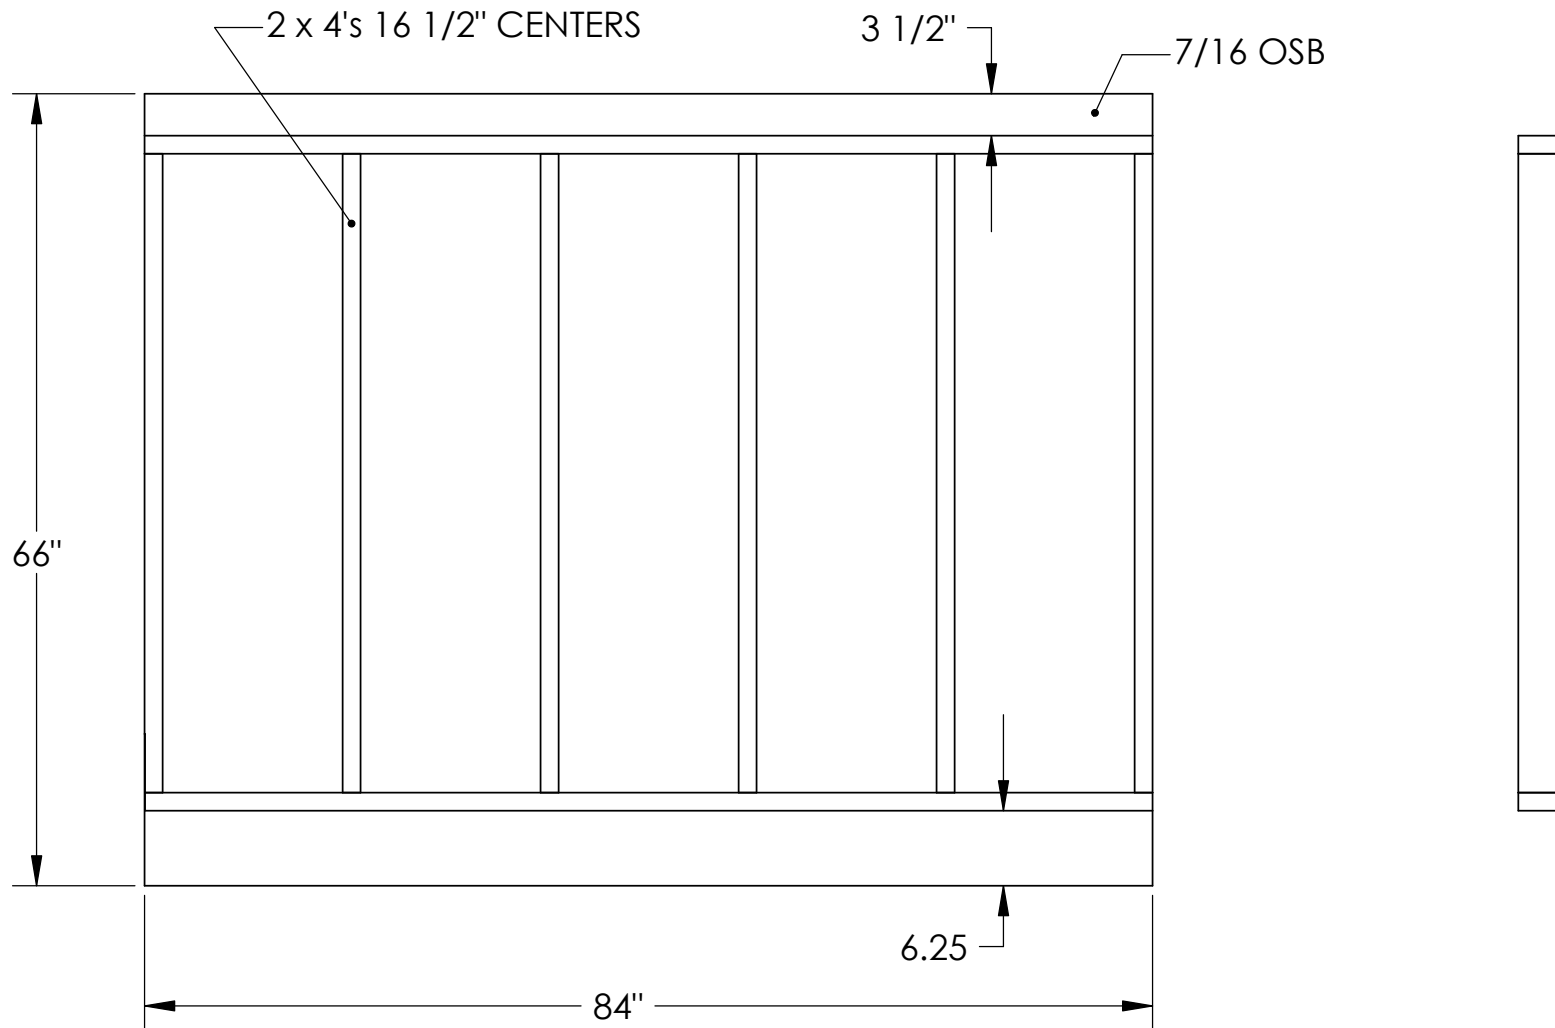

HOME SHOW DISPLAY - FLOOR PANEL

HOME SHOW DISPLAY - BACK WALL

HOME SHOW DISPLAY - LEFT & RIGHT WALLS

5

4

3

2

1

HOME SHOW DISPLAY - ROOF PANEL

HOME SHOW DISPLAY - ASSEMBLY

ASSEMBLED VIEW

EXPLODED VIEW

HOME SHOW DISPLAY - BILL OF MATERIAL

	1	3/4" 4 X 8 SHEET OF PLYWOOD
	5	2 X 6'S 8'
	2	7/16 4 X 8 SHEETS OSB
	8	2 X 4'S 8'
BACK PANEL	2	7'16 4 X 8 SHEET OSB
	8	2 X 4'S 8'
ROOF PANEL	1	7'16 4 X 8 SHEET OSB
	4	2 X 4'S 8'
	1	2 X 6'S 8'