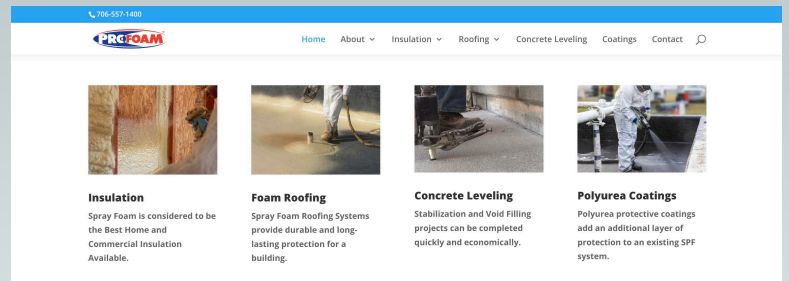

**“THE
PROFOAM MARKETING
PARTNER DIFFERENCE”**

Super Responsive Spray Foam Website

MOBILE FRIENDLY DESIGN

THIS SITE COULD BE YOURS! Included in our MSA

- Customer Needs Domain and Hosting Package with Godaddy